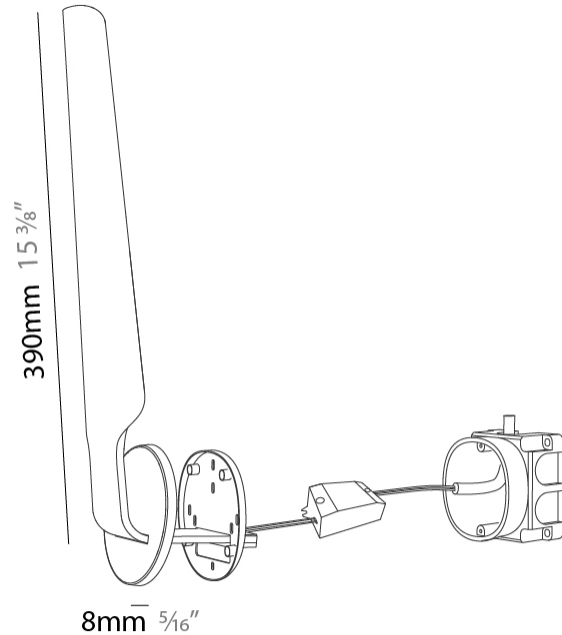

PROJECT	
TYPE	
SPECIFIER	
QUANTITY	
DATE	

SWAN SURFACE

D73022-

base number   Color   Finish
Temperature   Options

1. To build a product code in our configurator select the specify button on the base model # product page
2. To build a manual product code on this datasheet choose from the options listed below in blue font and add the suffix to the base model #

GENERAL

Series: Swan
Brand: Tunto
Division: Design
Mounting Type: Surface
Mounting Location: Wall
Subcategory: Ambient

PHYSICAL

Shape: Rectangle
Height (mm): 390
Height (in): 15 ³/₈
Light Distribution: Indirect
Fixture Finish: WAL / OAK / BLK / WHI
Holder Finish: White
Fixture Material: Wood

ELECTRICAL

Lamp Type: LED
Input Wattage (W): 8.5
Total Output Wattage (W): 6.3
Dimming: Non-Dimmable
Driver Included: Yes
Driver Location: Integrated
Driver Type: Constant Current - 120Vac
Driver Class: Class 2
Input Voltage (V): 120
Constant Current (MA): 500

LED

Color Temperature (°K): 2700 / 3000
Max. Delivered Lumen (lm): 600
CRI: >93 CRI
Lamp Life (hrs): 50000

OPTICAL

RATINGS AND CERTIFICATIONS

Certified By: Certified for North American Standards
IP rating: IP20